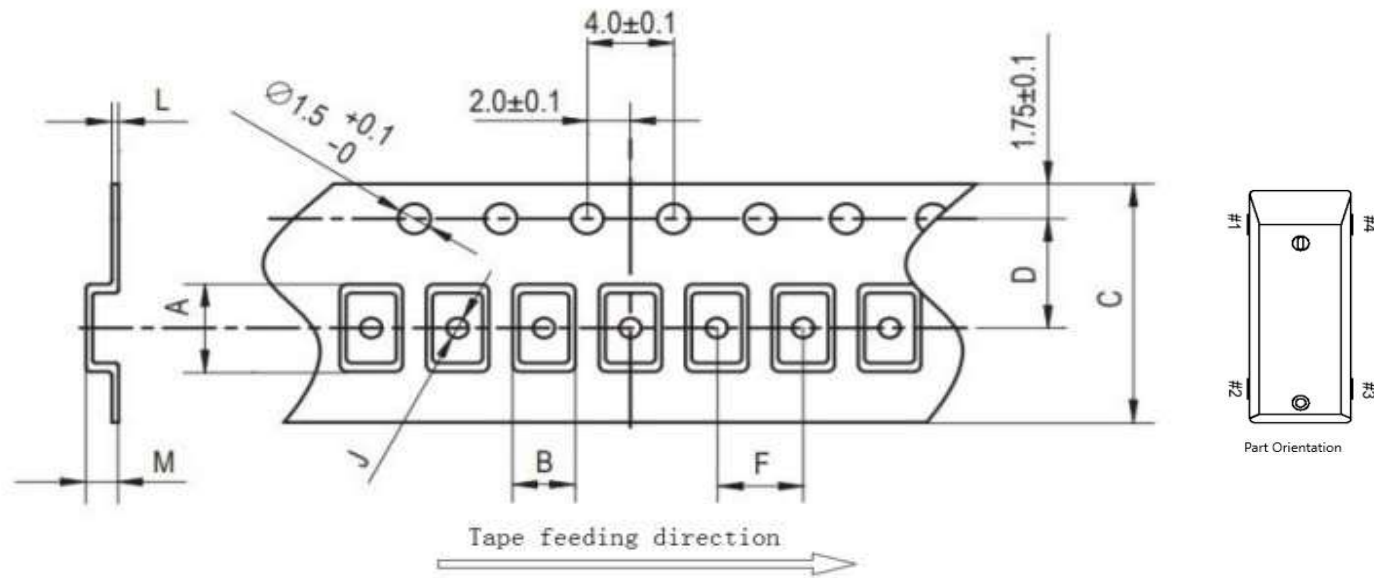

REVISIONS			
REV	DESCRIPTION	DATE	APPROVED

A	B	C	D	F	J	L	M	Reel Dia.	Qty/Reel
8.3	4.0	16.0	7.5	8.0	1.6	0.3	2.7	330	3000pcs

ECS INC. INTERNATIONAL 15351 W. 109th Street Lenexa, KS 66219 (913) 782-7787		
TITLE ECX-306X Tape Spec.		
SIZE A	DWG NO.	REV -
CAGE CODE: 1G8B7		SHEET 1 OF 1

Dimensions in mm