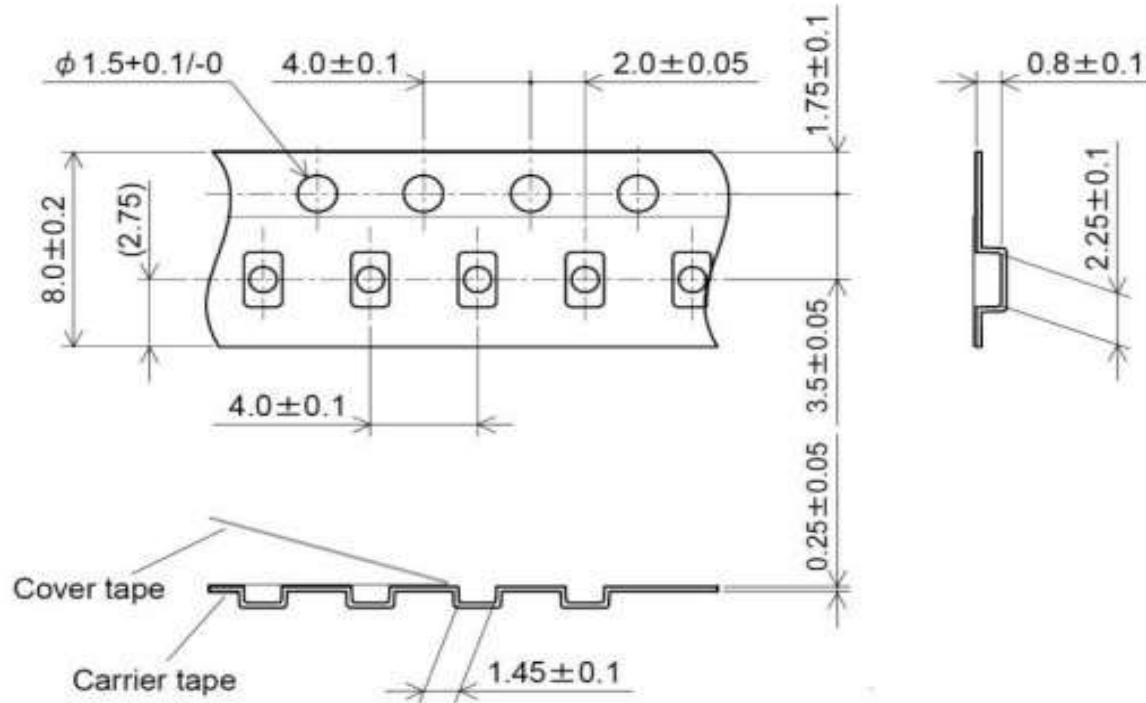

REVISIONS			
REV	DESCRIPTION	DATE	APPROVED

ECS INC. INTERNATIONAL 15351 W. 109th Street Lenexa, KS 66219 (913) 782-7787		
TITLE ECS-.327-CDX-1082 Tape Spec		
SIZE A	DWG NO.	REV -
CAGE CODE: 1G8B7		SHEET 1 OF 1

Dimensions in mm